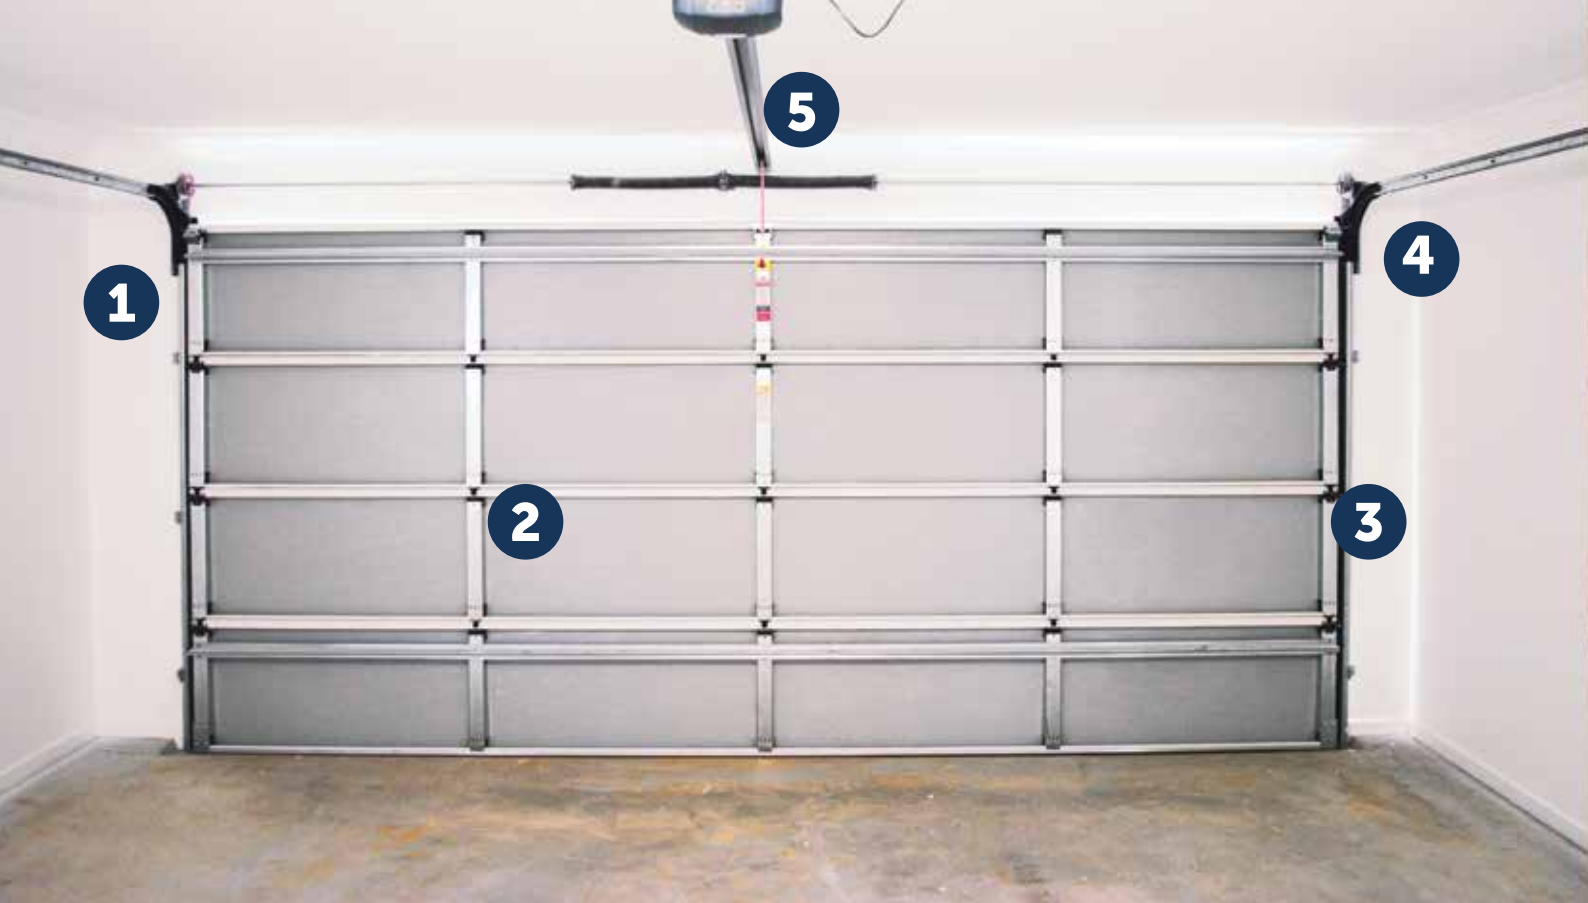

DESIGNED TO BE QUIET

We're regularly told by our customers, that we manufacture the quietest garage doors on the market. This didn't happen by chance! Our innovative Research and Development team has revolutionised the garage door market and set the benchmark for quietness through numerous patented design features that set our door apart and make it stealthy quiet. Your family is going to love it - and so are your neighbours!

1

CLICK AND GO TRACK CURVE

Centurion's CLICK AND GO TRACK CURVE means fast installation, with quieter operation and greatly reduced maintenance.

2

TUFF TRACK

Centurion's unique TUFF TRACK is up to 50% stronger than normal tracks! This also comes with our factory pressed bracket system for a neat and professional looking installation.

3

PIVOT LOCK HINGE

Our unique patented PIVOT LOCK HINGE system sees the door hinge blocks installed within the door panel in a factory-controlled environment, allowing the hinges to simply be clicked into place during installation in just seconds.